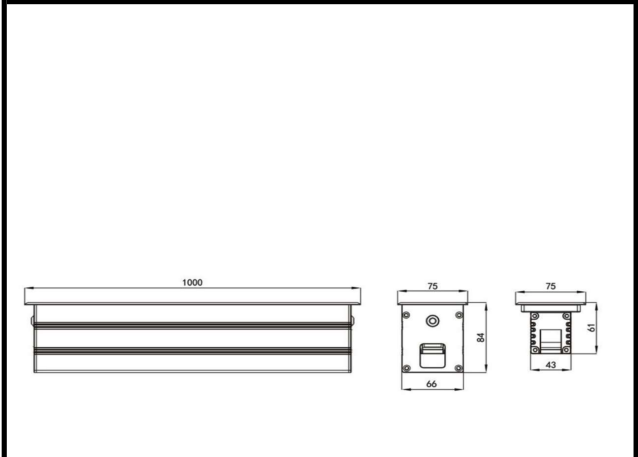

Sovitron Interior Pvt.Ltd.

<b>Model Name</b>	UNITY-M46 / DL-OHM-M46-24
<b>Description</b>	linear Inground light

Technical description	Image
-----------------------	-------

<b>Dimension</b>	L=1000mm Cutout W=66mm With trim W=75mm H=84mm
<b>Frame</b>	Aluminum
<b>Color Tempertaure</b>	3000K
<b>Power</b>	24W
<b>Total Luminous Flux</b>	2040 lm
<b>Efficacy</b>	85 lm/W
<b>IP rating</b>	67
<b>Color Rendering</b>	≥80
<b>Mounting</b>	Buried
<b>Beam angle</b>	10°/30°/45°/60°/10°×60°/25°×45°
<b>Optics</b>	Tempered glass
<b>Dimming</b>	NON-Dimmable
<b>Operating Voltage</b>	220-240 VAC
<b>Standard Lifetime</b>	L70 minimum at 50,000 burning hours

**Dimension diagram**

**Remarks:-**